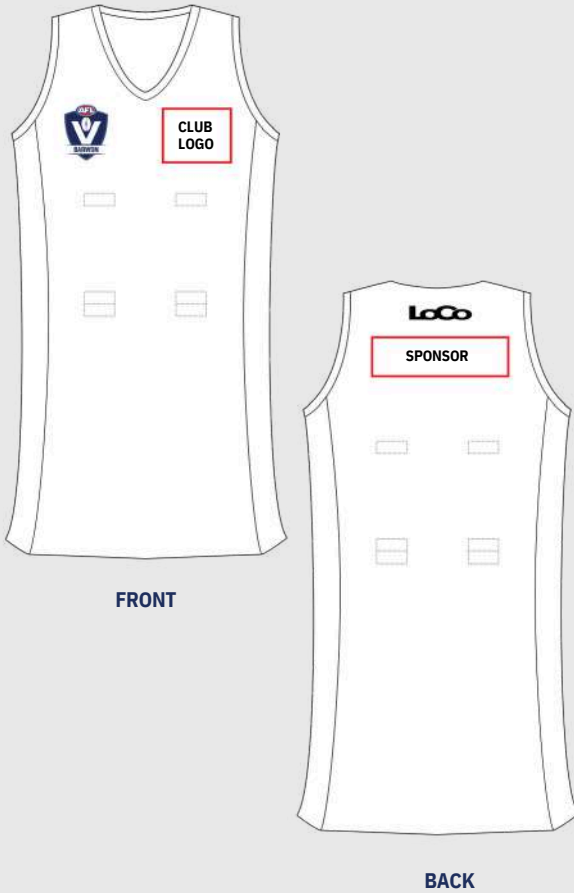

MANDATORY ELECTIVE STOCK SHORT

- WorkSafe AFL Victoria Country logo

MANDATORY JUMPER DESIGN

MANDATORY ELECTIVE SUBLIMATED CUSTOM SHORT

- WorkSafe AFL Victoria Country logo (side panel)
- CDFNL logo (front right leg)
- FRONT ONLY – Club and/or Club sponsor logo
- Two positions allocated for club use (Left Leg)

MANDATORY ELECTIVE STOCK SHORT

- WorkSafe AFL Victoria Country (side)

NETBALL UNIFORM DESIGN

FRONT

BACK

NETBALL BIB DESIGN

- CDFNL logo
- WorkSafe logo

NETBALL UNIFORM DESIGN