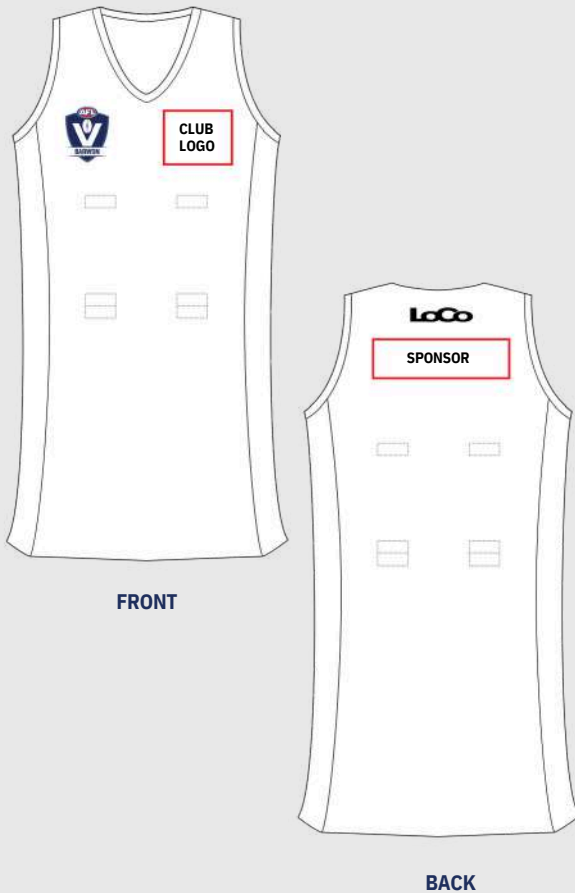

NETBALL UNIFORM DESIGN

FRONT

BACK